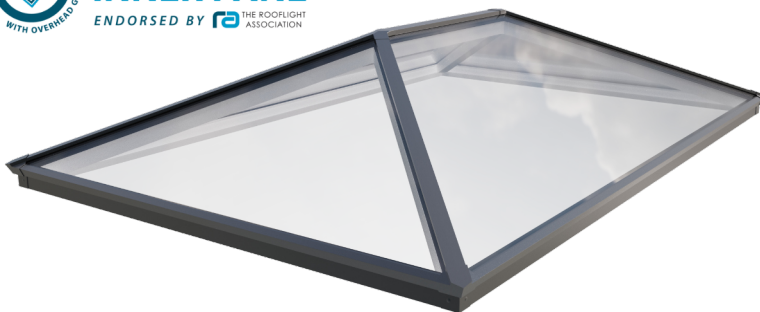

Roof Lantern

This slim and elegant glass rooflight makes an architectural statement, and floods interior spaces with natural daylight. Designed for quick and easy installation, it makes a stunning addition to living and working spaces.

Benefits

- Stylish and slender frame, with clean sight lines and neat junctions
- Available in a wide range of sizes, **standard sizes and specifications delivered in 3-5 days**
- Toughened inner pane as standard, with optional laminated inner pane for enhanced overhead safety as recommended by the Rooflight Association.
- 10 year warranty available
- **Quick and easy installation**
- Manufactured in the UK

Features

9 standard sizes from 1500 x 1000 to 3000 x 2000

Bespoke sizes available

Self-clean glass as standard

Special **glass options** on request

Contemporary **4 pane, or more traditional looking 6 pane option**