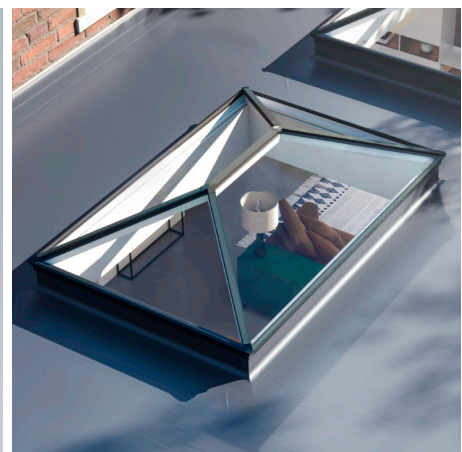

Roof Lantern

This slim and elegant glass rooflight makes an architectural statement, and floods interior spaces with natural daylight. Designed for quick and easy installation, it makes a stunning addition to living and working spaces.

Features

9 standard sizes from 1500 x 1000 to 3000 x 2000

Bespoke sizes available

Self-clean glass as standard

Special **glass options** on request

Contemporary **4 pane, or more traditional looking 6 pane option**

Powder coat options

External	Internal
RAL 7016 grey	RAL 9010 white
	RAL 7016 grey
RAL 9005 black	RAL 9010 white
	RAL 9005 black
RAL 9010 white	RAL 9010 white

Glass options

Inner pane	Specification
Toughened	Clear
	Blue solar control
Laminated	Clear/Neutral solar control
	Blue solar control